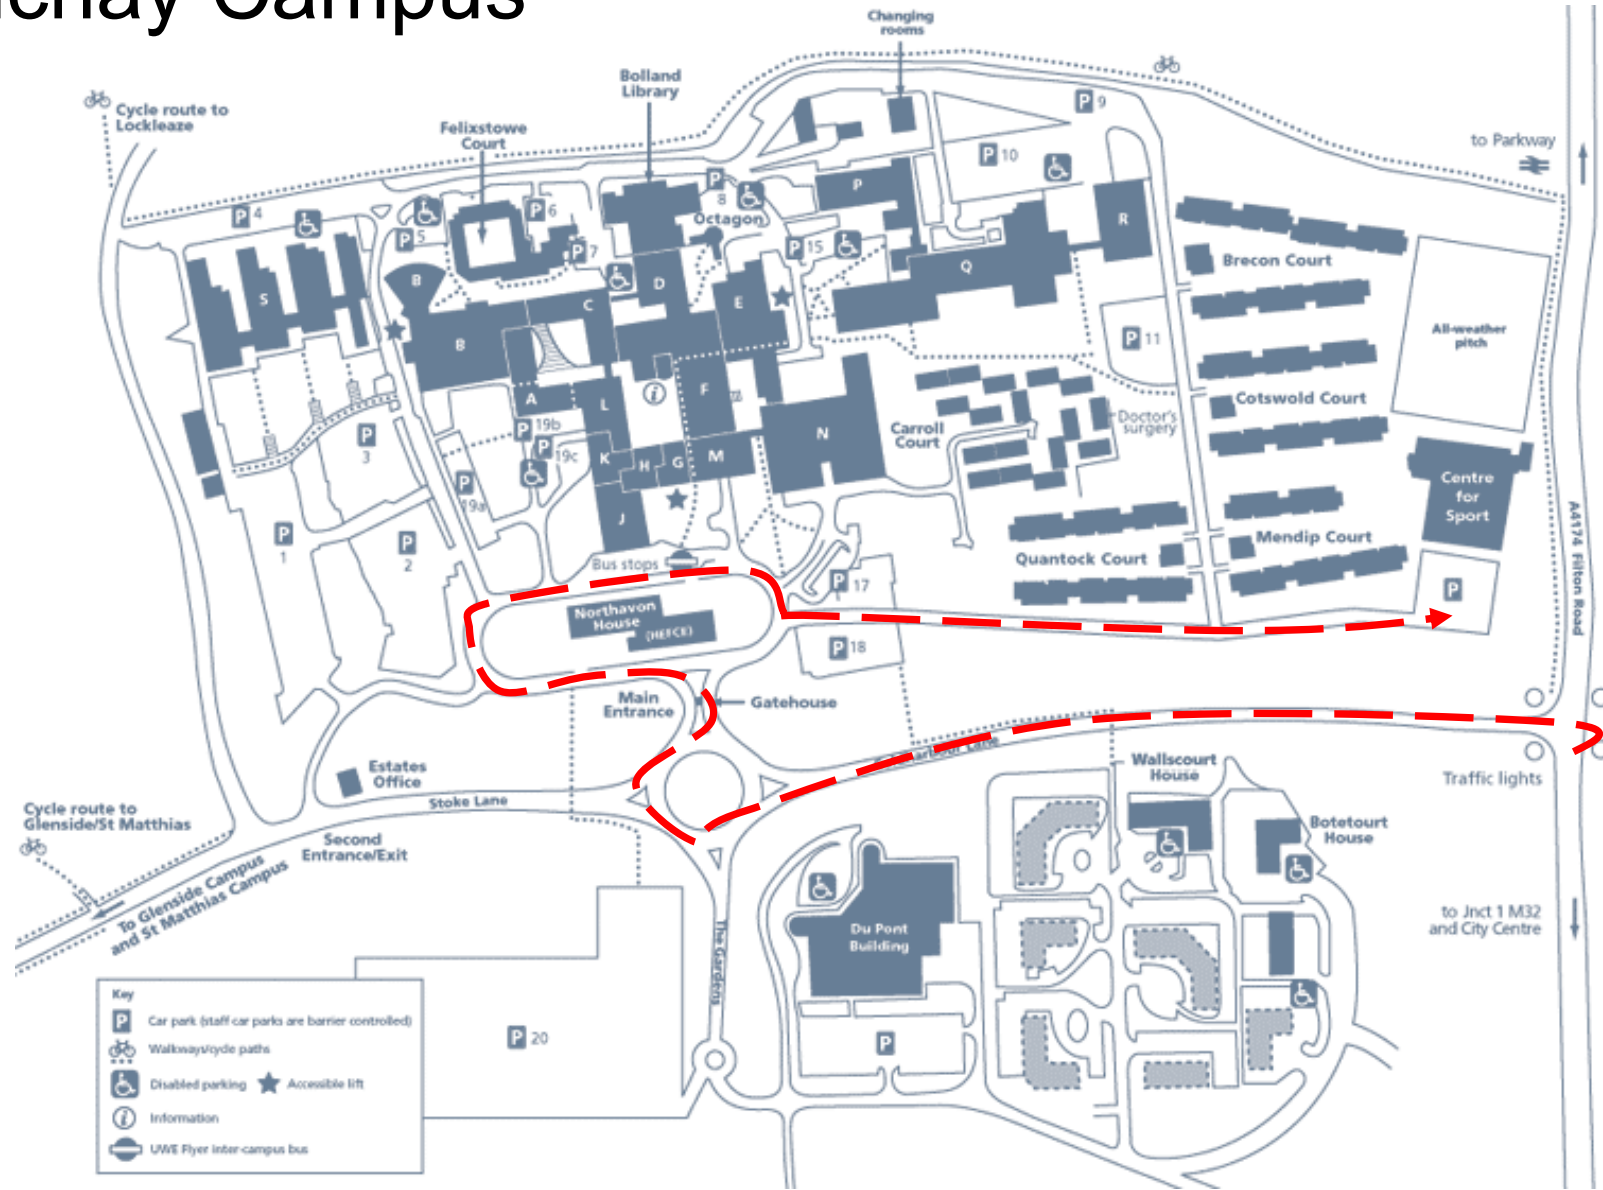

University of the
West of England

sport

Access to UWE Artificial Pitch – Season 2006-7

- Access to the UWE artificial pitch has improved significantly, due to the completed construction of the new student village and Centre for Sport.
- Access to the UWE hockey facility is now via the Centre for Sport
- Changing facilities for teams and officials are now located in the Centre for Sport

Frenchay Campus

New entrance to ATP

Centre for Sport –
access road barrier –
raised after 4.30pm
weekdays, and all
weekend

Centre for Sport –
main entrance

Step-by-step instructions # 1

- Enter the Frenchay Campus and follow the road around a 180° right hand bend towards the student bus stops.
- As the road continues to bend around to the right, take the left hand turn, towards the new student village and Centre for Sport
- You will notice a road barrier, which will be raised after 4.30pm on weekdays and during weekends.

Step-by-step instructions # 2

- Proceed along the access road to the end, where you will see the Centre for Sport.
- Enter the Centre for Sport via the main entrance, where you will be directed to the changing rooms and pitch access point.
- If you experience any problems accessing the Centre for Sport, please contact Reception on 0117 32 86000 or call into the University Gatehouse