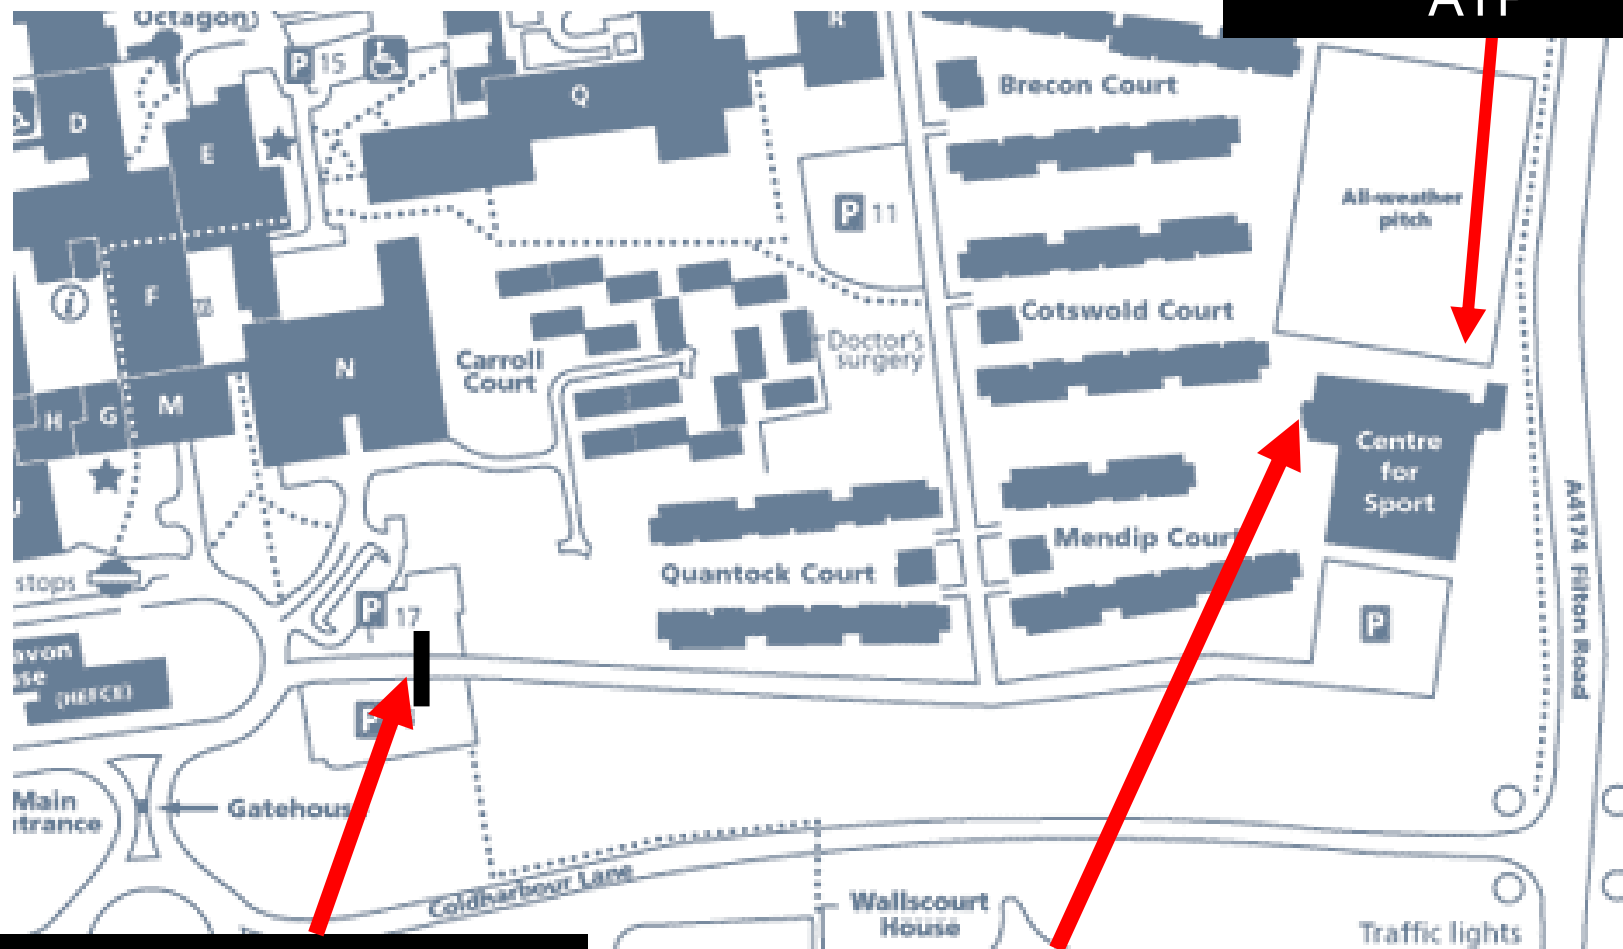

University of the
West of England

sport

Access to UWE Artificial Pitch – Season 2006-7

- Access to the UWE artificial pitch has improved significantly, due to the completed construction of the new student village and Centre for Sport.
- Access to the UWE hockey facility is now via the Centre for Sport
- Changing facilities for teams and officials are now located in the Centre for Sport

Frenchay Campus

New entrance to ATP

Centre for Sport –
access road barrier –
raised after 4.30pm
weekdays, and all
weekend

Centre for Sport –
main entrance

Step-by-step instructions # 1

- Enter the Frenchay Campus and follow the road around a 180° right hand bend towards the student bus stops.
- As the road continues to bend around to the right, take the left hand turn, towards the new student village and Centre for Sport
- You will notice a road barrier, which will be raised after 4.30pm on weekdays and during weekends.

Step-by-step instructions # 2

- Proceed along the access road to the end, where you will see the Centre for Sport.
- Enter the Centre for Sport via the main entrance, where you will be directed to the changing rooms and pitch access point.
- If you experience any problems accessing the Centre for Sport, please contact Reception on 0117 32 86000 or call into the University Gatehouse